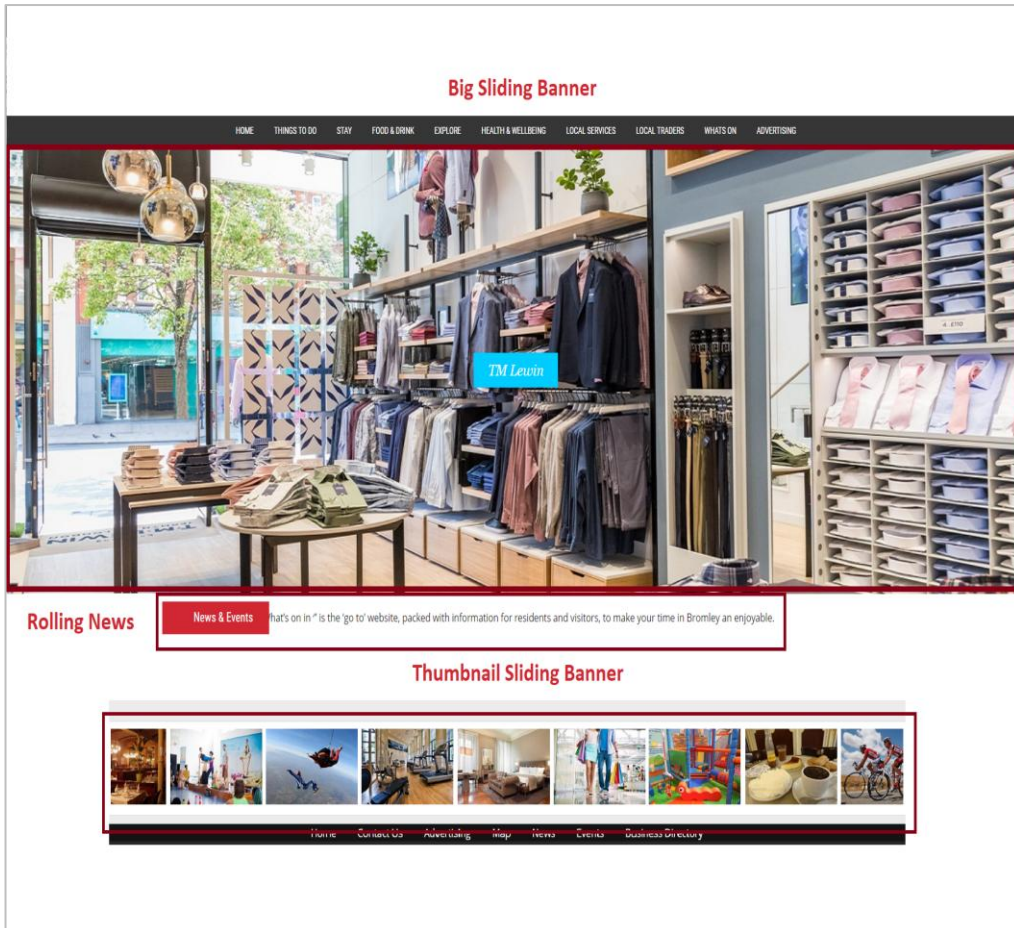

Ad Spots and Pricing

BIG SLIDING BANNER PRICES:

- 1 Month on any page £151
- 3 Months on any page 5% discount £408 (£136pm)
- 6 Months on any page 12% discount £771 (£128.50pm)
- 12 Months on any page 25% discount £1,270 (£105.83pm)

ROLLING NEWS PRICES:

- 1 Month on the Rolling News £30
- 3 Months on the Rolling News 5% discount £86 (£28.67pm)
- 6 Months on the Rolling News 12% discount £158 (£26.33pm)
- 12 Months on the Rolling News 25% discount £270 (£22.50pm)

THUMBNAIL SLIDING BANNER PRICES:

- 1 Month all page £37
- 3 Months on all pages 5% discount £107 (£35.67pm)
- 6 Months on all pages 12% discount £198 (£33pm)
- 12 Months on all pages 25% discount £337 (£28.08pm)

To see all our advertising options, visit our [Advertise with us](#) page